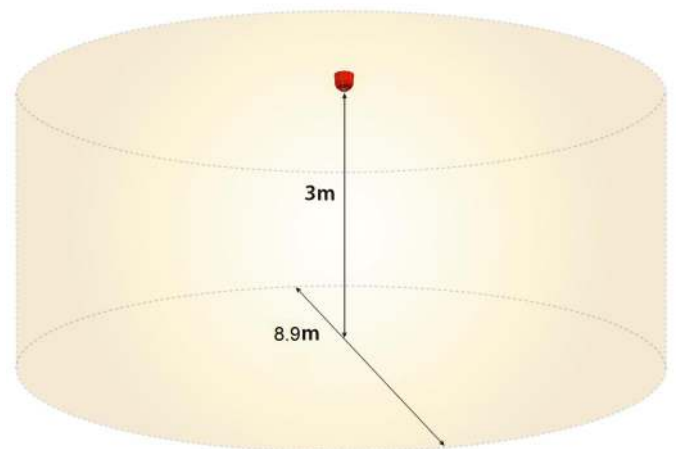

ASC367W

Sirena con flash para montar en techo. Base alta. Blanca con lente roja.

Technical specifications

General

Monitorización de línea Polarised input

Eléctrico

Voltaje de funcionamiento 17 to 60 VDC

Sirena

Tonos seleccionables 32

Físico

Dimensiones físicas 97.5 x 117 mm (Ø x D)
Peso neto 215 g
Color Blanco
Material Policarbonato de alto impacto

Medioambiental

Temperatura de funcionamiento -25 to +70°C
Humedad relativa 5 to 95% noncondensing
Entorno Interior, Exterior
Clasificación IP IP65

Estándares y regulaciones

Certificación EN54-23, EN54-3

Operation

Continuous

Current consumption

Sounder 5.1mA
Beacon 20mA @ 0.5 Hz
40mA @ 1 Hz

Sound output @ 1 m (tone dependant)

85 to 97dB(A)

Automatic synchronisation

Phased start

Flash colour

Red

EN54-23 rating

Light coverage C-3-8.9
Mounting position Ceiling
Mounting height up to 3 m
Floor coverage up to 8.9 m diameter

EN54-23 Coverage: C-3-8.9

Como empresa innovadora, Carrier Fire & Security se reserva el derecho de modificar las especificaciones de los productos sin previo aviso. Para conocer las últimas especificaciones de los productos, visite la Web de es.firesecurityproducts.com o póngase en contacto con su comercial.

Last updated on 28 October 2021 - 18:40