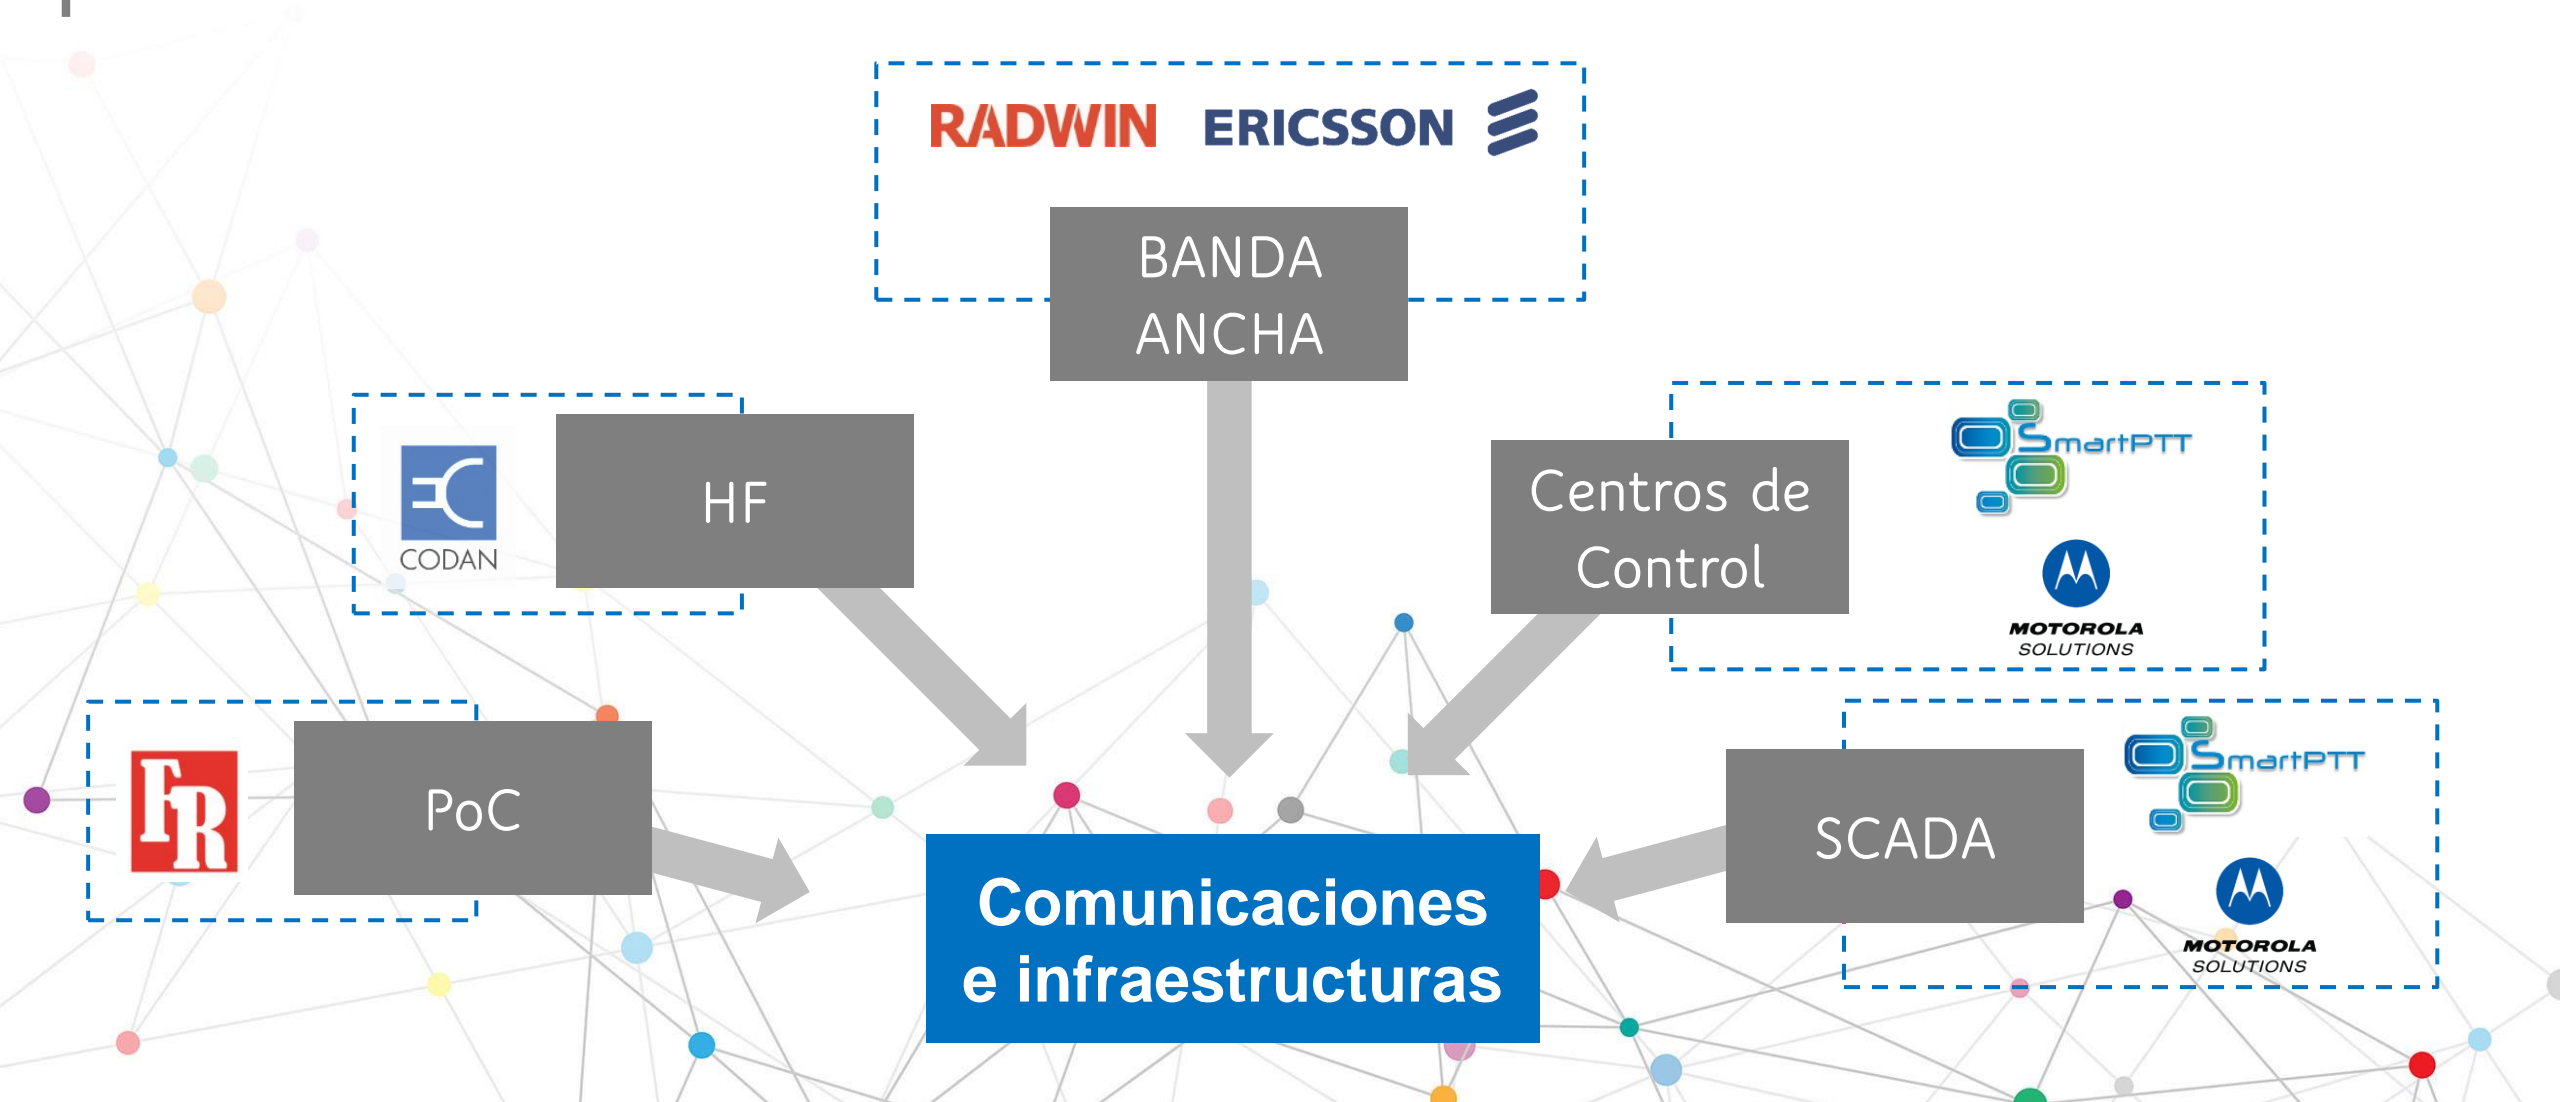

Radiocomunicaciones profesionales