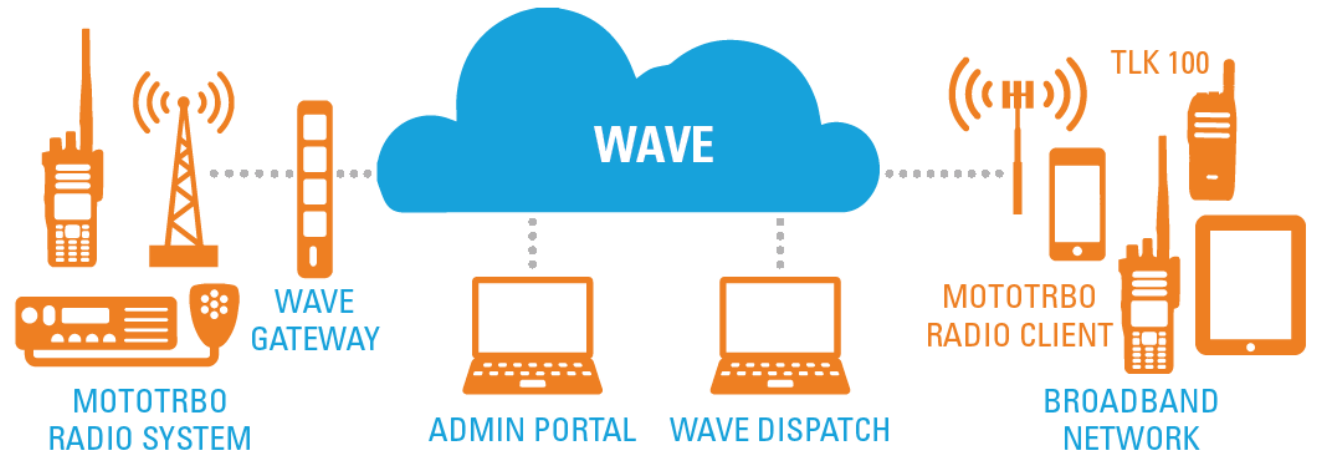

KEEP EVERYONE INFORMED AND SAFE

**Connect radio and broadband users so
everyone can be part of the conversation**

WAVE RADIO GATEWAY

WAVE RADIO GATEWAY

- WAVE Radio Gateway (WRG) software
 - Multiple concurrent voice paths
 - Ships fully loaded and ready to connect
 - Remote firmware updates
 - Connectivity to MOTOTRBO
 - Capacity Plus Single Site
 - Capacity Plus Multi Site
 - Capacity Max
 - Connect Plus

EXTEND TWO-WAY RADIO TO BROADBAND

WHEN YOU CAN'T BRING YOUR RADIO,
BRING YOUR RADIO CHANNELS

- Expand coverage
- Reach more team members
- Give everyone the best fit device for their role

CONNECTING MOTOTRBO TO WAVE

ADVANCED WIRELINE INTEGRATION

- WAVE to MOTOTRBO communication
 - Single gateway, multiple concurrent conversations
 - Group calls & private calls
 - Alias / caller ID
-
- Systems supported
 - MOTOTRBO Capacity Max
 - MOTOTRBO Capacity Plus

WAVE RADIO GATEWAY

ONE GATEWAY. MULTIPLE CONVERSATIONS

- WAVE Radio Gateway (WRG) software
- Multiple concurrent voice paths
- Ships fully loaded and ready to connect
- Remote firmware updates