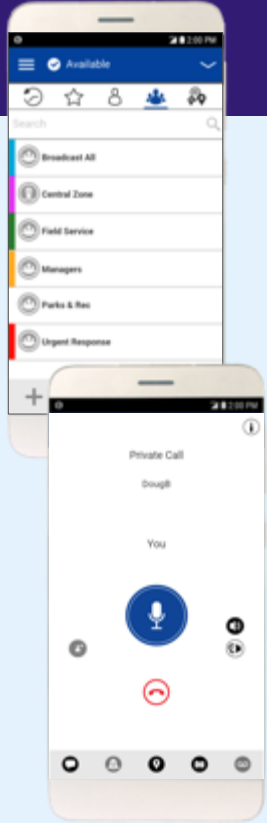

Group communication can now include those who rely on smartphones and broadband devices as well as two-way radios.

WAVE NETWORK-INDEPENDENT BROADBAND PUSH-TO-TALK

COMMUNICATE AT THE PUSH OF A BUTTON

- Bring your own device (BYOD)
 - Use your own device with the WAVE Mobile app to provide PTT
- Bring your own network
 - Utilise existing data/ SIM plan, Wi-Fi network
- Nothing is faster than PTT
 - PTT from a smartphone, tablet or desktop

WAVE EMEA

CHOOSE THE RIGHT DEVICE FOR THE ROLE AND ENVIRONMENT

Front Office

Tablet

Field

Smartphone

Job Site

Radio

Dispatch

Desktop

WAVE OVERVIEW - SOLUTION COMPONENTS

WAVE MOBILE APP

TURN YOUR SMARTPHONE INTO A PTT HANDSET AND LET EVERYONE BE PART OF THE CONVERSATION. Get the speed and simplicity of Push-to-Talk (PTT) communications with the ability to share multimedia information at the touch of a button.