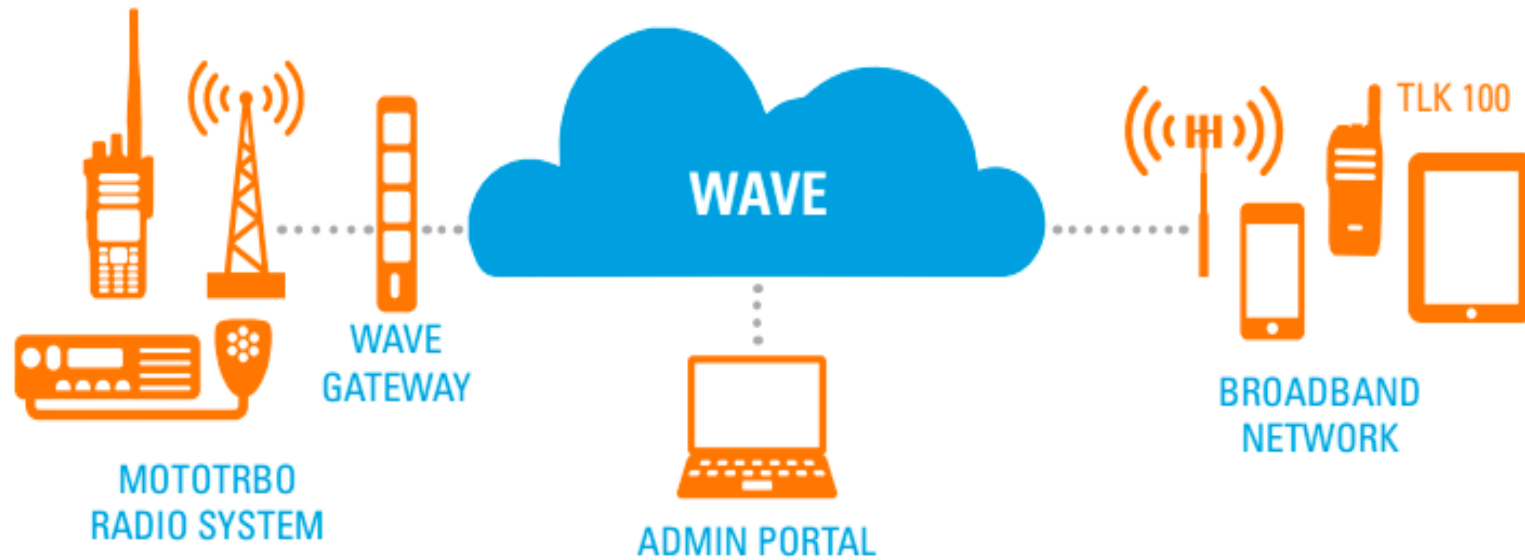

**NEW BUSINESS WITH
NON-RADIO USERS**

WHAT IS WAVE?

TAKE PTT FURTHER

- Network-independent **broadband push-to-talk (PTT)** subscription service from Motorola Solutions
- Uses the cloud to **extend two-way radio** communication to smartphones, tablets, PC and WAVE radios
- Helps **business and enterprise** organisations work more efficiently and effectively

Eliminate the barriers between devices, networks and locations, and let everyone be part of the conversation

WAVE EMEA

OVERVIEW

WAVE is an operator-independent multimedia communication subscription service that instantly connects your team at the push of a button.

Group communication can now include those who rely on smartphones and broadband devices as well as two-way radios.

WAVE NETWORK-INDEPENDENT BROADBAND PUSH-TO-TALK

COMMUNICATE AT THE PUSH OF A BUTTON

- Bring your own device (BYOD)
 - Use your own device with the WAVE Mobile app to provide PTT
- Bring your own network
 - Utilise existing data/ SIM plan, Wi-Fi network
- Nothing is faster than PTT
 - PTT from a smartphone, tablet or desktop