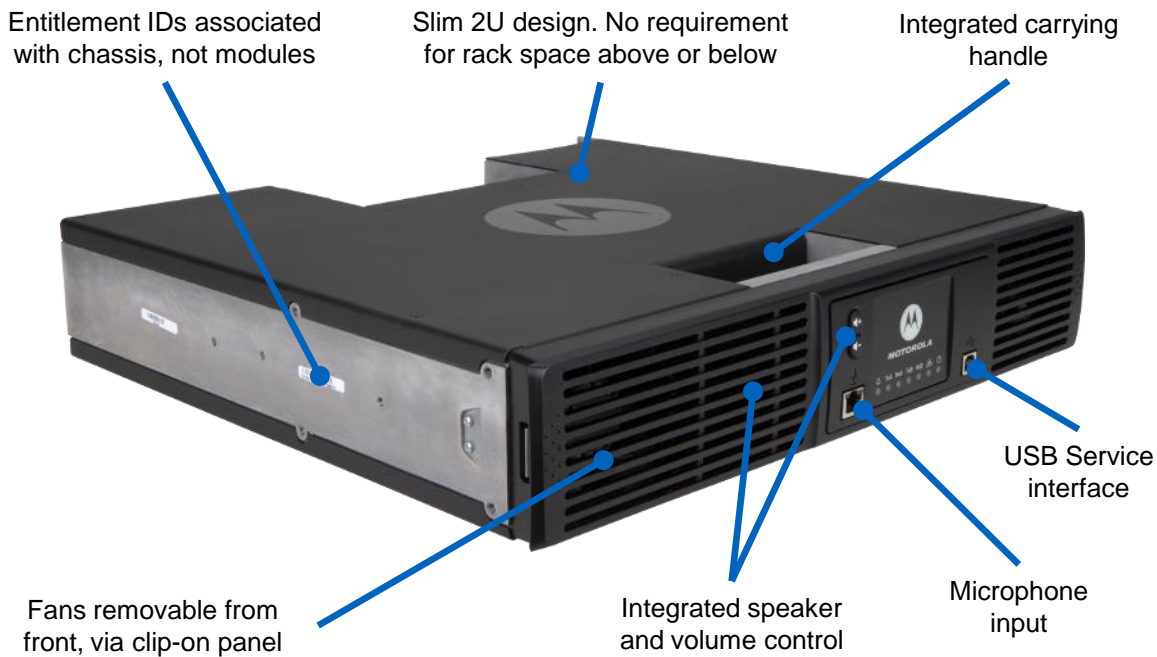

MOTOTRBO™ SLR 8000 REPEATER LAUNCH ANNOUNCEMENT

MTR 3000

High power: 1-100 W
Higher performance
Advanced features
Smaller Size (2U)