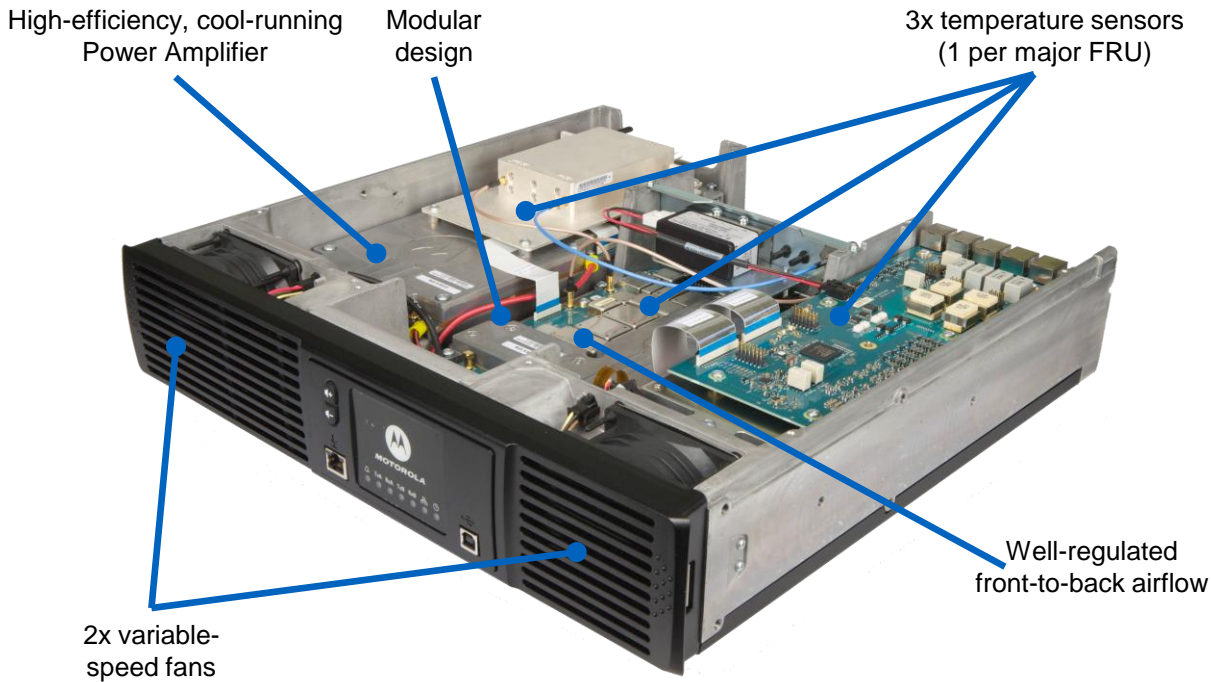

MOTOTRBO™ SLR 8000 REPEATER LAUNCH ANNOUNCEMENT

MTR 3000

High power: 1-100 W
Higher performance
Advanced features
Smaller Size (2U)